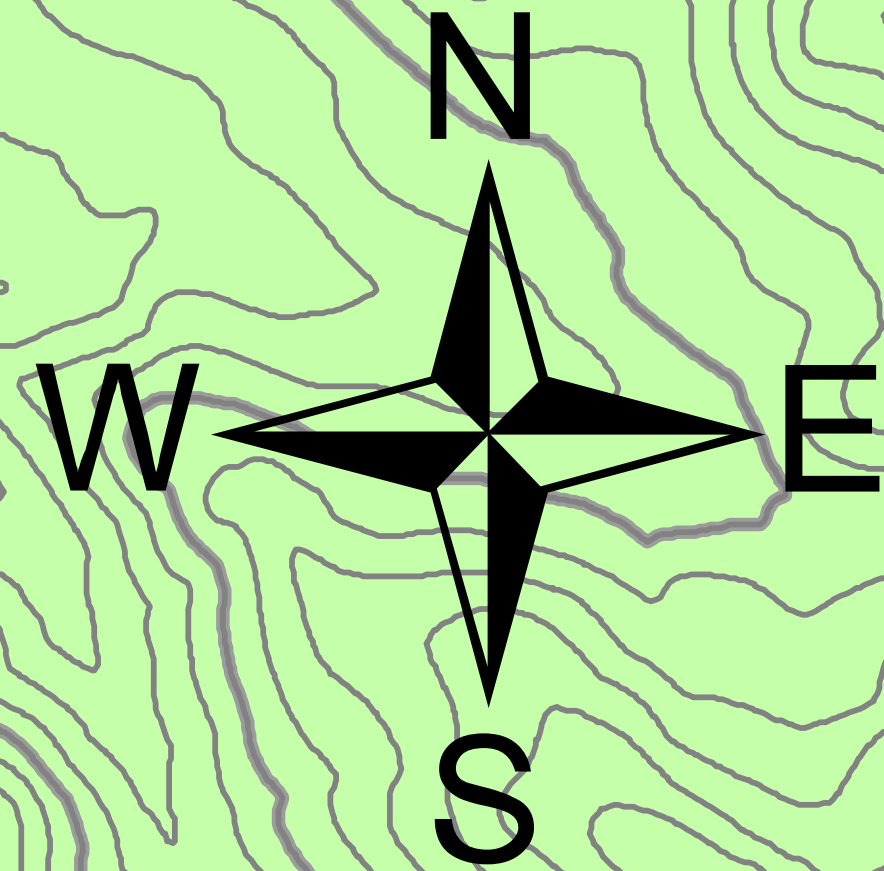

Bloody Rose Mtb Race Route

1 0.5 0 Miles

Relay Peak
10,128'

Finish

Start

Legend

- Mt Rose Hwy (S.R. 431)
- Contour Interval = 100 feet
- Mt Rose Wilderness
- Humboldt-Toiyabe National Forest
- Washoe County Parks
- Pavement Sections
- Dirt Sections